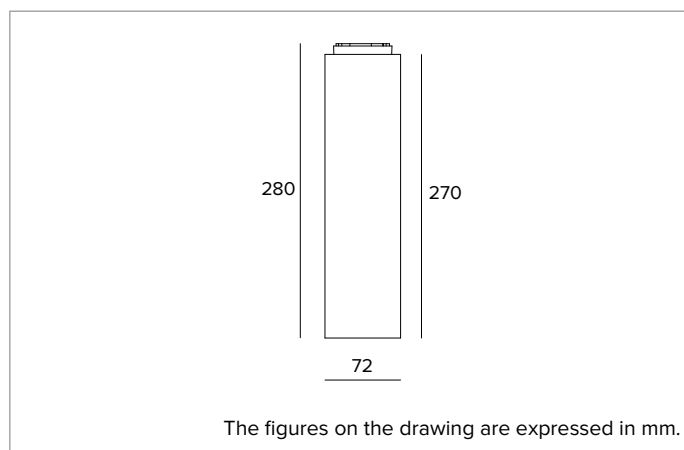

SOURCE

High efficiency Chip on Board LED Ra90. 2700K-3500K on request.

Energy efficiency class: E

Nominal power: 9,9W

Nominal flux: 1534lm

Colour rendering index: 90

Rf: 92

Rg: 101

CCT nominal: 3000K

Lifetime (L80/B10): >50000h tq +25°C

ILLUMINOTECHNICAL CHARACTERISTICS

MWFL version - convex faceted highly reflective anodised aluminium precision optics, a holographic diffusion filter and a black silicone cut off ring.

Optic: REFLECTOR

Beam angles: MWFL

Optical efficiency: 75%

Fixture flux: 1156lm

Luminous efficacy: 100lm/W

Photobiological safety: Compliant with RG1 low risk group

MECHANICAL CHARACTERISTICS

Cylindrical body in aluminum obtained from an extrusion process and coated with powder paint.

Colour and finish: Deep black

Dimensions: D=72mm

Weight: 0.8Kg

Degree of protection: IP20

ELECTRICAL CHARACTERISTICS

Electronic ON-OFF version with the power supply integrated in the body of the fixture. Luminaire compliant with EN 60598-2-22 for power supply from a centralised emergency system CPSS (Central Power Supply System), not incorporated in the luminaire - high risk areas excluded. The default power and flux are 100% in AC and 100% in DC.

Fixture Power: 12W

Power supply: 220-240Vac 50/60Hz

Insulation Class: CLASS 2

Type of driver / Control: ON-OFF

Driver included: YES

Class F: YES

SAFE FLICKER: PstLM=<1 and SVM=<0.4 (IEC TR 61547-1 and IEC TR 63158), to ensure a more comfortable and safe light

Ambient temperature: 0°C / +25°C

INSTALLATION

Kit with fixing plate for ceiling installation already included.

WARRANTY

5 years.

WARNING

Luminaire designed for disposal/recycling at end-of-life. Replaceable (LED only) light source by a professional. Replaceable control gear by a professional.

Due to the technological evolution of the electronic components, the data provided may be updated, and as such, confirmation must be requested during the order process.

Luminous flux and power supply have +/-10% tolerances with respect to the indicated value. tq +25°C (CIE 121).

We reserve the right to make technical changes.

Targetti Sankey S.r.l.
Via Pratese, 164
50145 Firenze - Italy
Tel: +39 055 37911
targetti.com
targetti@targetti.com

CCIAA Firenze
Share Capital:
€ 500.000,00
VAT N. (IT):
01537660480
R.E.A: FI-275656

TARGETTI